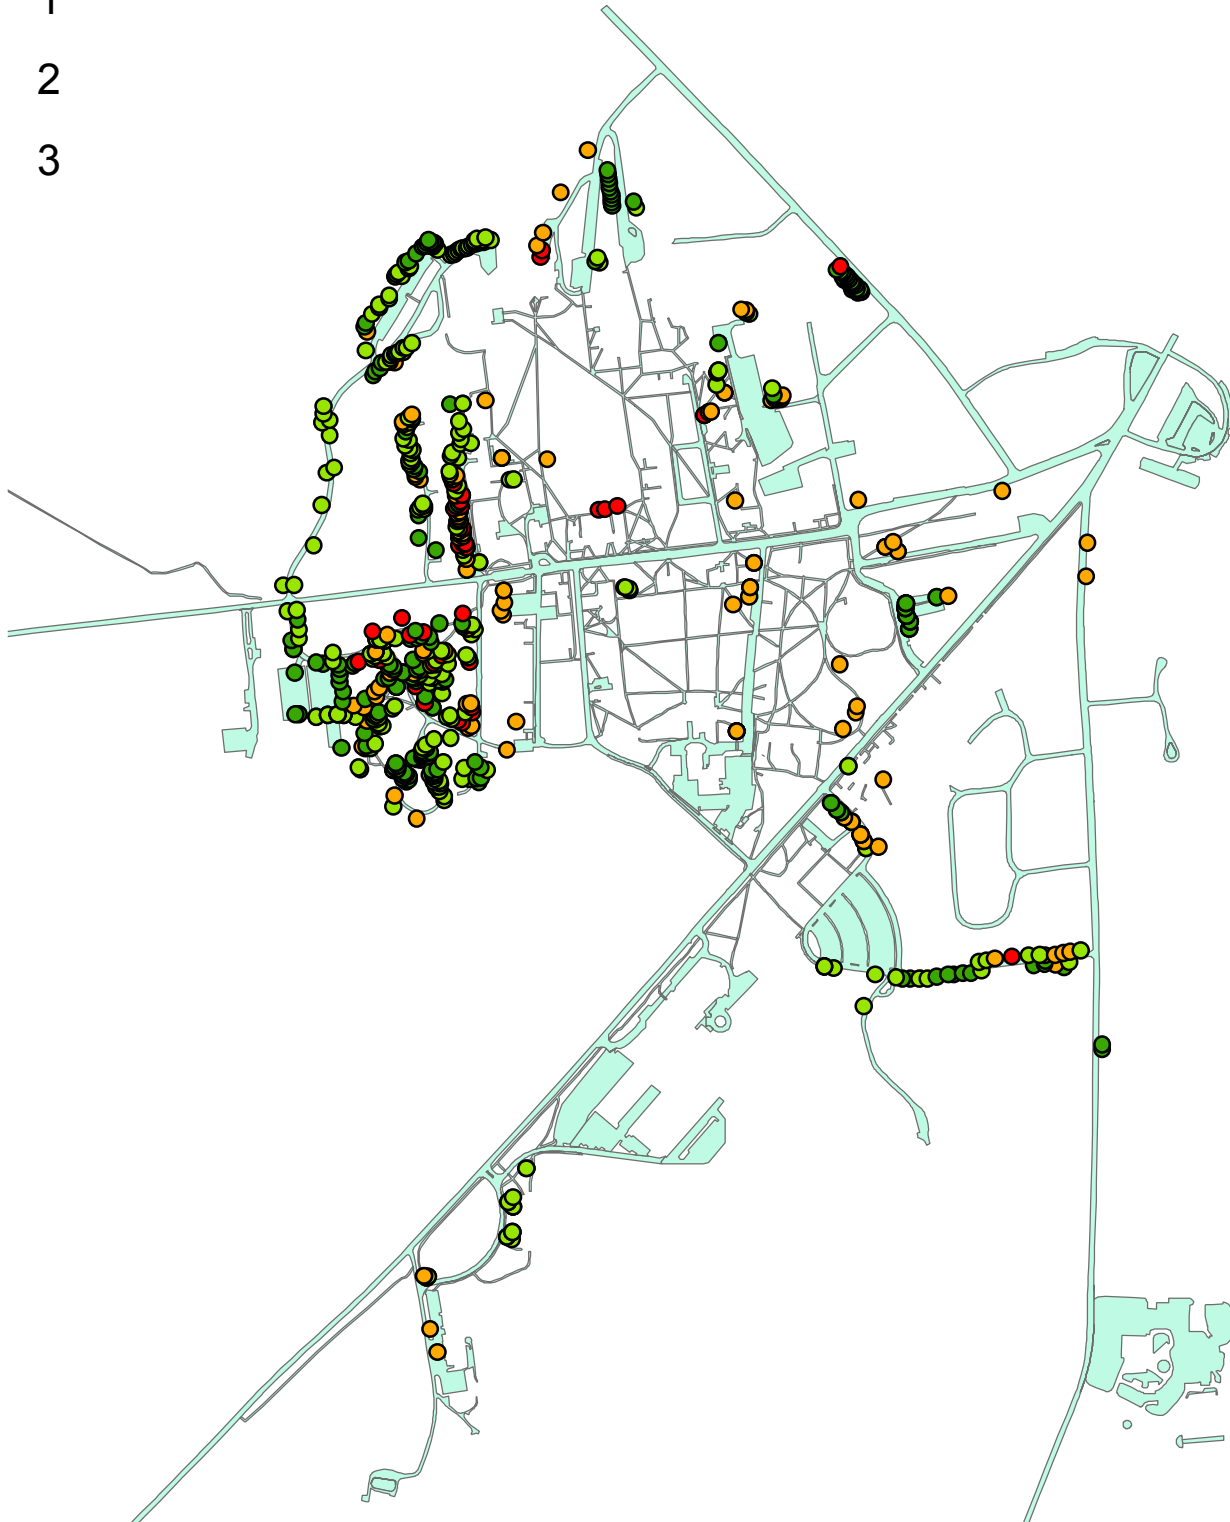

# Hazard Ash

Within 50 feet of Roads, Sidewalks, and Parking Lots

Diameter at Breast Height

- 0.5
- 1
- 2
- 3

0.25 Miles